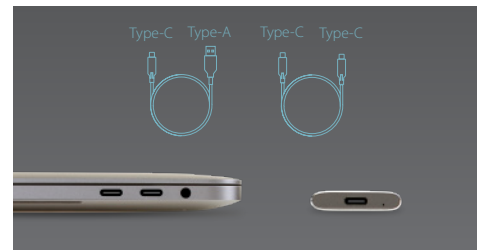

Refined design. Striking performance.

Tailor-made design

Portable Storage | ESD250C Portable SSD

Transcend's ESD250C is a portable solid state drive featuring a sturdy metallic case in an alluring space-gray hue, a USB 3.1 Gen 2 interface for unmatched transfer rates, and a USB Type-C port.

Up to 520MB/s transfer rates

USB Type-C port

- High-quality metallic design
- USB 3.1 Gen 2 interface
- Supports UASP (USB Attached SCSI Protocol)
- Up to 960GB storage capacity
- Supports on-the-go mobile devices and gaming consoles*
- Includes a USB Type-C cable and a USB Type-C to Type-A cable
- Exclusive Transcend Elite software