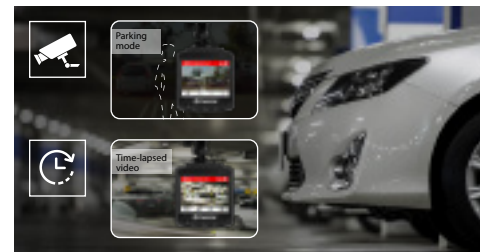

**1080P
FULL HD
Recording**

DrivePro. BUILT FOR LIFE.

Dashcam | DrivePro™ 230

Transcend's DrivePro 230 dashcam was designed with both style and safety in mind. The DrivePro 230 features a Sony image sensor to capture high-resolution videos with extremely fine tonal gradation even in low light. In addition, it features a GPS receiver, a built-in battery, a handy snapshot button, and Wi-Fi connectivity. More than just a safety device, Transcend's DrivePro 230 is a fellow traveler ready to explore more of the world with you.

**High-sensitivity
image sensor
for enhanced night view**

**Built-in GPS receiver
logs your driving path**

**Parking mode and time-lapse video
safeguard your vehicle 24/7**

- Built-in battery ensures uninterrupted recording
- Wi-Fi connectivity works with the exclusive DrivePro App
- Emergency recording prevents overwriting the current recorded file
- Lane Departure Warning System (LDWS) prevents potential incidents
- Forward Collision Warning System (FCWS) maintains a safe distance
- Driver fatigue alert regularly reminds the driver to be fully rested
- Headlight reminder automatically activates when poor lightning conditions are detected

Ordering Information

TS16GDP230M (Suction Mount)

Includes a 16GB High Endurance microSDHC memory card

**16GB Card
INSIDE**

Dimensions	70.2mm × 63.1mm × 34.5mm (2.76" × 2.48" × 1.36")
Weight	81 g (2.86 oz)
Display Type and Size	2.4" color LCD
Lens	f/2.0, 130° wide angle
Power Supply	Input: DC 12V~24V Output: DC 5V 1A
Video Formats	H.264 (MOV: up to 1920x1080P 30fps)
Operating Temperature	-20°C (-4°F) ~ 65°C (149°F)
Certificates	CE, FCC, BSMI, KC, NCC, MIC
Warranty	Two-year Limited Warranty